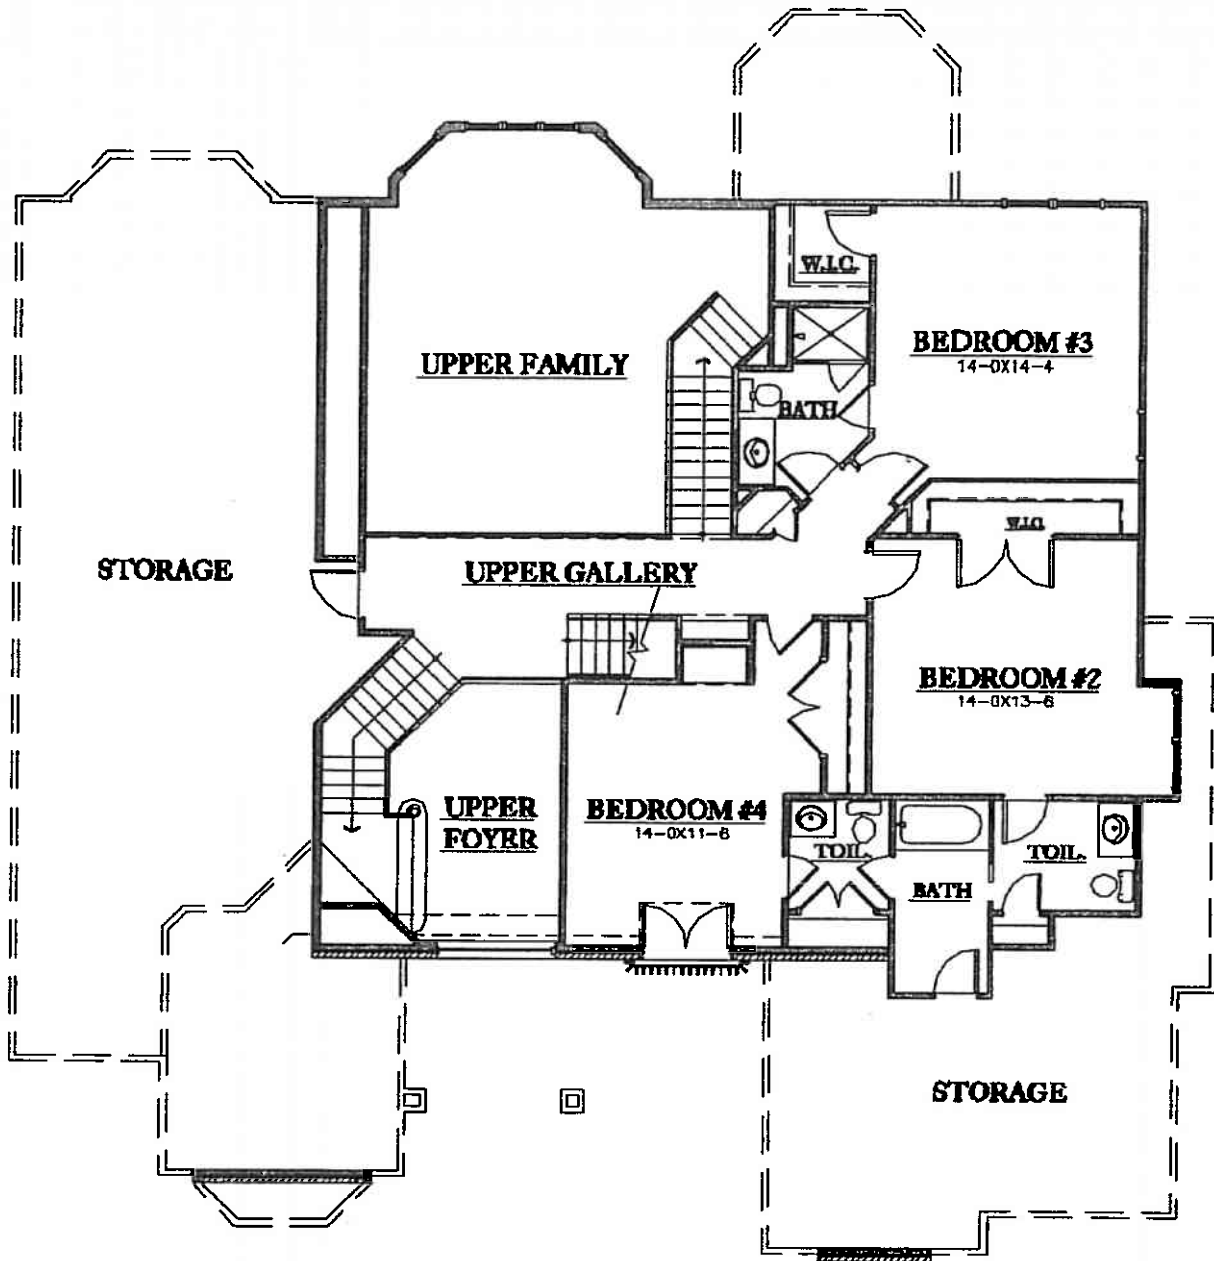

| <u>AREA</u> | |
|---------------------|-----------|
| FIRST FLOOR | 2471 S.F. |
| SECOND FLOOR | 1129 S.F. |
| TOTAL | 3606 S.F. |
| PATIO | 415 S.F. |
| GARAGE | 728 S.F. |
| OPT. ATTIC GAME RM. | 550 S.F. |

FIRST FLOOR PLAN

BORDEAUX IV

SECOND FLOOR PLAN

BORDEAUX IV

OPT. ATTIC/GAME ROOM PLAN

BORDEAUX IV