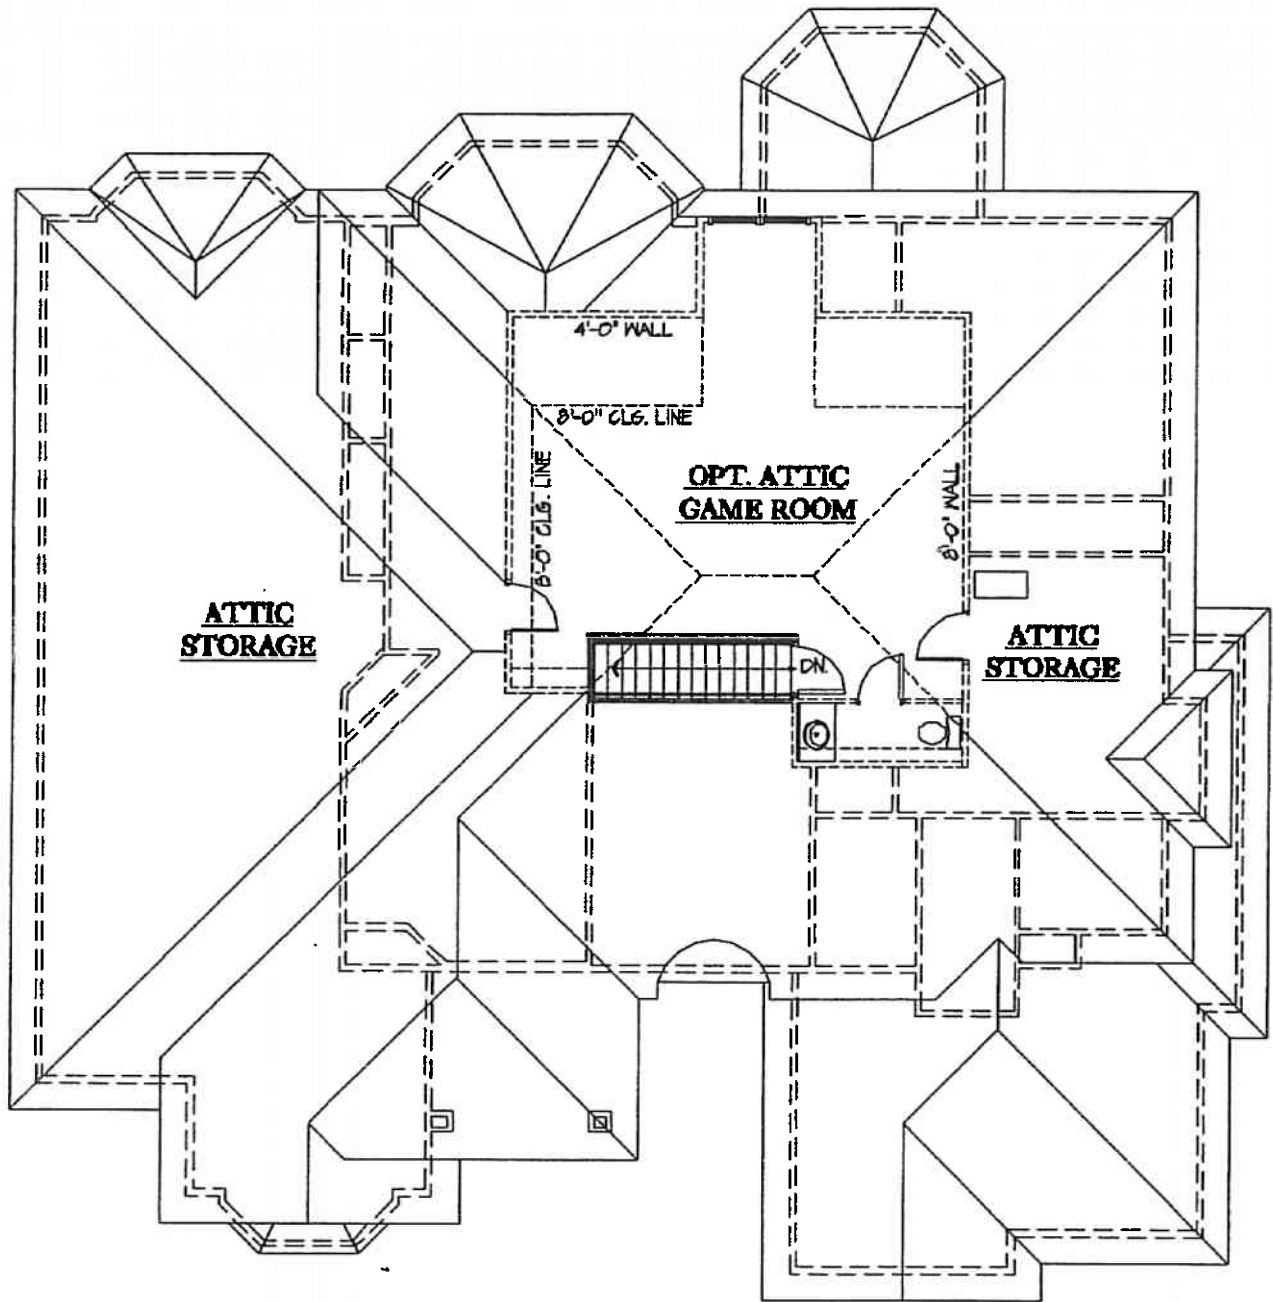

| <u>AREA</u> | |
|---------------------|-----------|
| FIRST FLOOR | 2471 S.F. |
| SECOND FLOOR | 1129 S.F. |
| TOTAL | 3606 S.F. |
| PATIO | 415 S.F. |
| GARAGE | 728 S.F. |
| OPT. ATTIC GAME RM. | 550 S.F. |

FIRST FLOOR PLAN

BORDEAUX IV

SECOND FLOOR PLAN

BORDEAUX IV

OPT. ATTIC/GAME ROOM PLAN

BORDEAUX IV